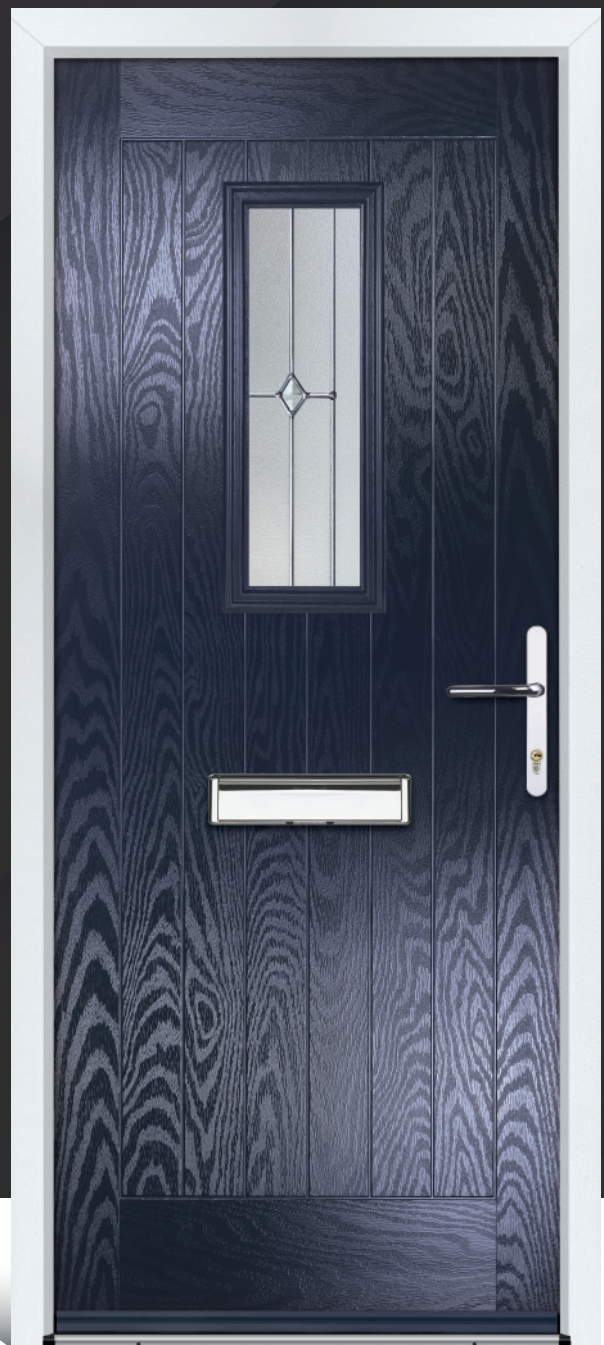

Charlwood EX7 Stippolyte or Satin glass only.

Goswell EX2